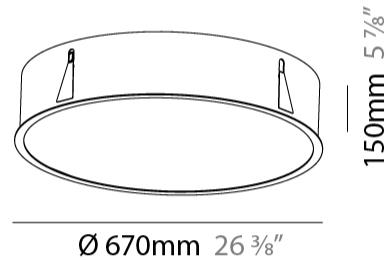

GENERAL

Series: Sign
Brand: Prolicht
Division: Architectural
Mounting Type: Recessed
Mounting Location: Ceiling
Subcategory: Ambient

PHYSICAL

Shape: Round
Diameter (mm): 670
Diameter (in): 26 ³/₈
Height (mm): 150
Height (in): 5 ⁷/₈
Ceiling Thickness (mm): 10 / 12 / 15 / 25
Ceiling Thickness (in): 3/8 or 1/2 or 9/16 or 1
Min. Recessing Depth (mm): 160
Min. Recessing Depth (in): 6 ⁵/₁₆
Light Distribution: Direct
Weight (kg): 8.574
Weight (lbs): 18.9
Diffuser: PMMA - Opal or Micro-Prism
Fixture Finish: SSR / BKV / CWI / CRY / HAB / UFT / ITA / RUA / FTG / MYG / LOD / PUS / FRO / FUP / KIA / POP / BLS / SPG / MEY / GOH / GUM / CHC / COM / ABZ / JAG / OBR / MOS / ROR
Fixture Material: Extruded Aluminum / Steel
Cut-out Measurements: 658mm / 25 7/8"

ELECTRICAL

Lamp Type: LED (Zhaga Standard)
Input Wattage (W): 66.5
Total Output Wattage (W): 57
Dimming: Tri-Mode (Non-Dimming and Phase Dimming (120Vac only) and 0-10V Dimming)
Driver Included: Yes
Driver Location: Integrated
Driver Type: Constant Current - Universal
Driver Class: Class 2
Input Voltage (V): 120 - 277
Constant Current (MA): 500

LED

Color Temperature (°K): 3000 / 4000
Max. Delivered Lumen (lm): 5880 / 6321 / 6450
Lamp Life (hrs): 50000

OPTICAL

RATINGS AND CERTIFICATIONS

Certified By: Certified for North American Standards
IP rating: IP20