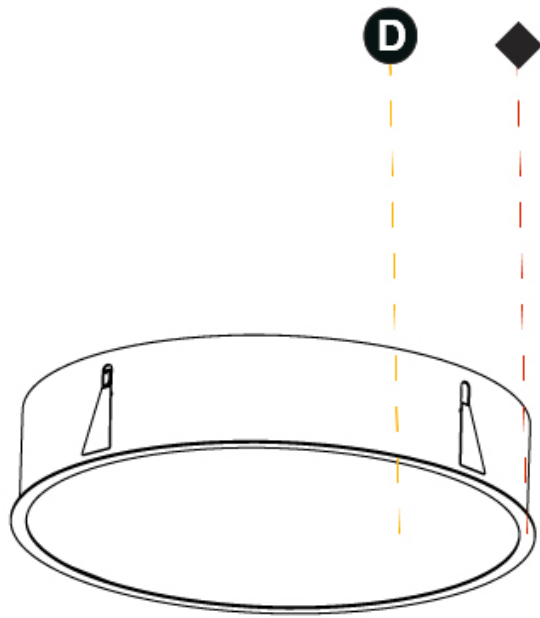

SIGN RECESSED

A37773-

PROJECT	_____
TYPE	_____
SPECIFIER	_____
QUANTITY	_____
DATE	_____