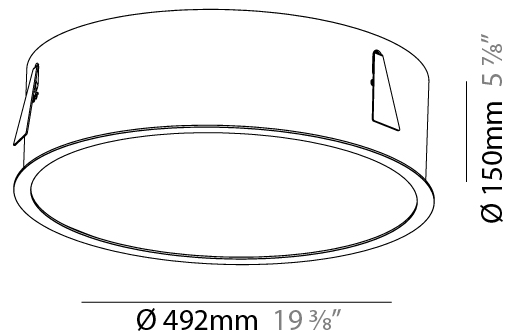

GENERAL

Series: Sign
Brand: Prolicht
Division: Architectural
Mounting Type: Recessed
Mounting Location: Ceiling
Subcategory: Ambient

PHYSICAL

Shape: Round
Diameter (mm): 492
Diameter (in): 19 3/8
Height (mm): 150
Height (in): 5 7/8
Ceiling Thickness (mm): 10 / 12.5 / 15 / 25
Ceiling Thickness (in): 3/8 or 1/2 or 9/16 or 1
Min. Recessing Depth (mm): 160
Min. Recessing Depth (in): 6 5/16
Light Distribution: Direct
Weight (kg): 4.983
Weight (lbs): 10.986
Diffuser: [PMMA - Opal or Micro-Prism](#)
Fixture Finish: [SSR / BKV / CWI / CRY / HAB / UFT / ITA / RUA / FTG / MYG / LOD / PUS / FRO / FUP / KIA / POP / BLS / SPG / MEY / GOH / GUM / CHC / COM / ABZ / JAG / OBR / MOS / ROR](#)
Fixture Material: Extruded Aluminum / Steel
Cut-out Measurements: 480mm / 18 7/8"

ELECTRICAL

Lamp Type: LED (Zhaga Standard)
Input Wattage (W): 35
Total Output Wattage (W): 30
Dimming: [Tri-Mode (Non-Dimming and Phase Dimming (120Vac only) and 0-10V Dimming)](#)
Driver Included: Yes
Driver Location: Integrated
Driver Type: Constant Current - Universal
Driver Class: Class 2
Input Voltage (V): 120 - 277
Constant Current (MA): 500

LED

[Color Temperature (°K): 3000 / 4000](#)
Max. Delivered Lumen (lm): 3090 / 3332 / 3400
CRI: >80 CRI
Efficiency (%): 0.72
Lamp Life (hrs): 50000

OPTICAL

RATINGS AND CERTIFICATIONS

Certified By: Certified for North American Standards
IP rating: IP20